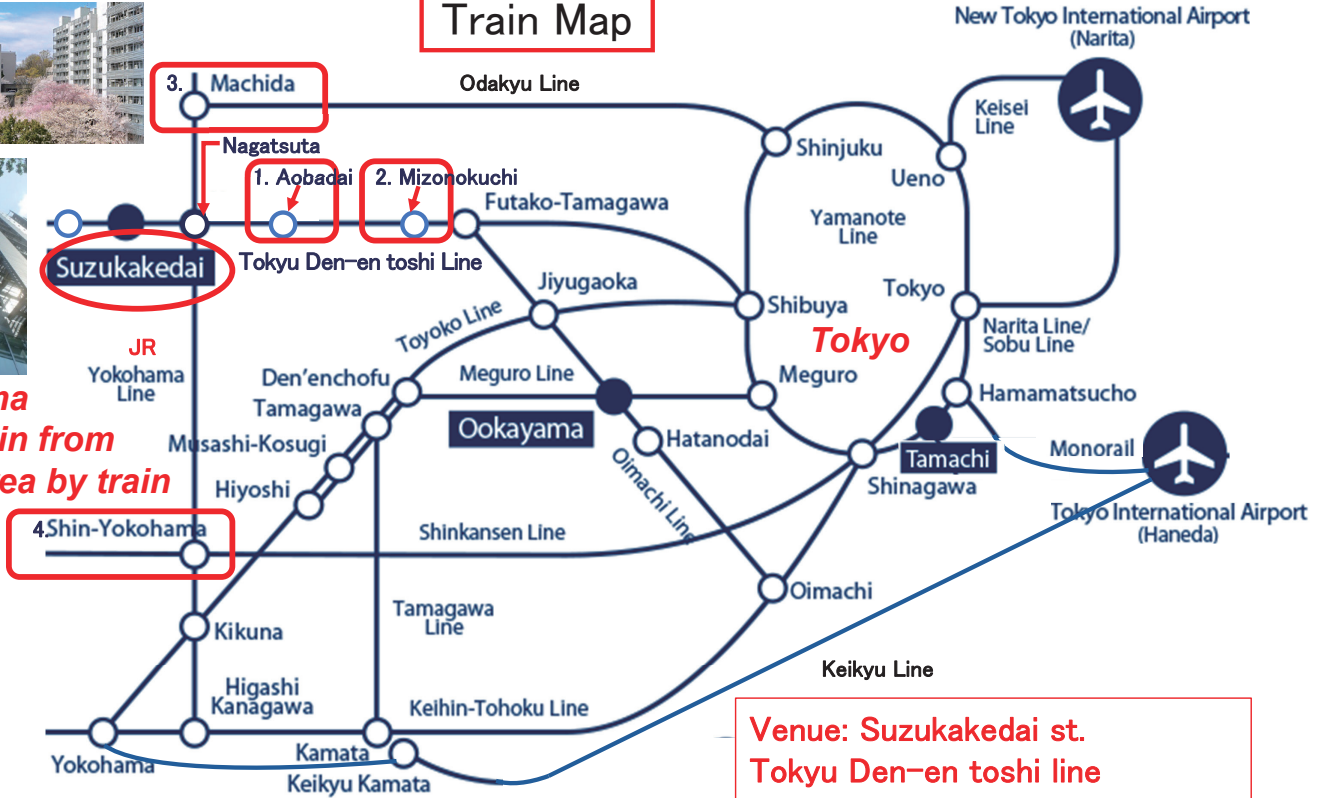

Tokyo Tech Suzukakedai Campus Location

Train Map

Yokohama
*30-40 min from
Tokyo area by train

July, 2023

1

Suzukakedai area (Aobadai, Mizonokuchi)

1. Aobadai st. – Suzukakedai st. 10 min
Tokyu den-en toshi line (Aobadai – Nagatsuta – Suzukakedai)
Haneda – Yokohama – Higashikanagawa – Nagatsuta – Aobadai
Keikyu JR JR Tokyu
Airport line Keihin Tohoku line Yokohama line Den-en toshi line

Aobadai Forum <https://www.hotel-aobadai-forum.com/en/>

2. Mizonokuchi st. – Suzukakedai st. 25 min
Tokyu den-en toshi line (Mizonokuchi – Nagatsuta – Suzukakedai)
Haneda – Hamamatsucho – Ohimachi – (Futakotamagawa) – Mizonokuchi
Monorail JR Tokyu Tokyu
Keihin Tohoku line Ohimachi line Den-en toshi line

Hotel Mets <https://www.hotelmets.jp/en/mizonokuchi/>

Kawasaki Dai-ichi Hotel <https://k-dh.co.jp/english/>

Limousine Bus
Haneda– Futakotamagawa
Take Tokyu Den-en toshi line
to Mizonokuchi

July, 2023

2

Suzukakedai area (Machida, Shin–Yokohama)

Limousine Bus
Haneda– Machida

Toyoko Inn Machida <https://www.toyoko-inn.com/eng/search/detail/00216/>

4. Shin–Yokohama st. – Suzukakedai st. 30 min

JR Yokohama line (Shin–Yokohama – Nagatsuta),
Tokyu den-en toshi line (Nagatsuta – Suzukakedai)